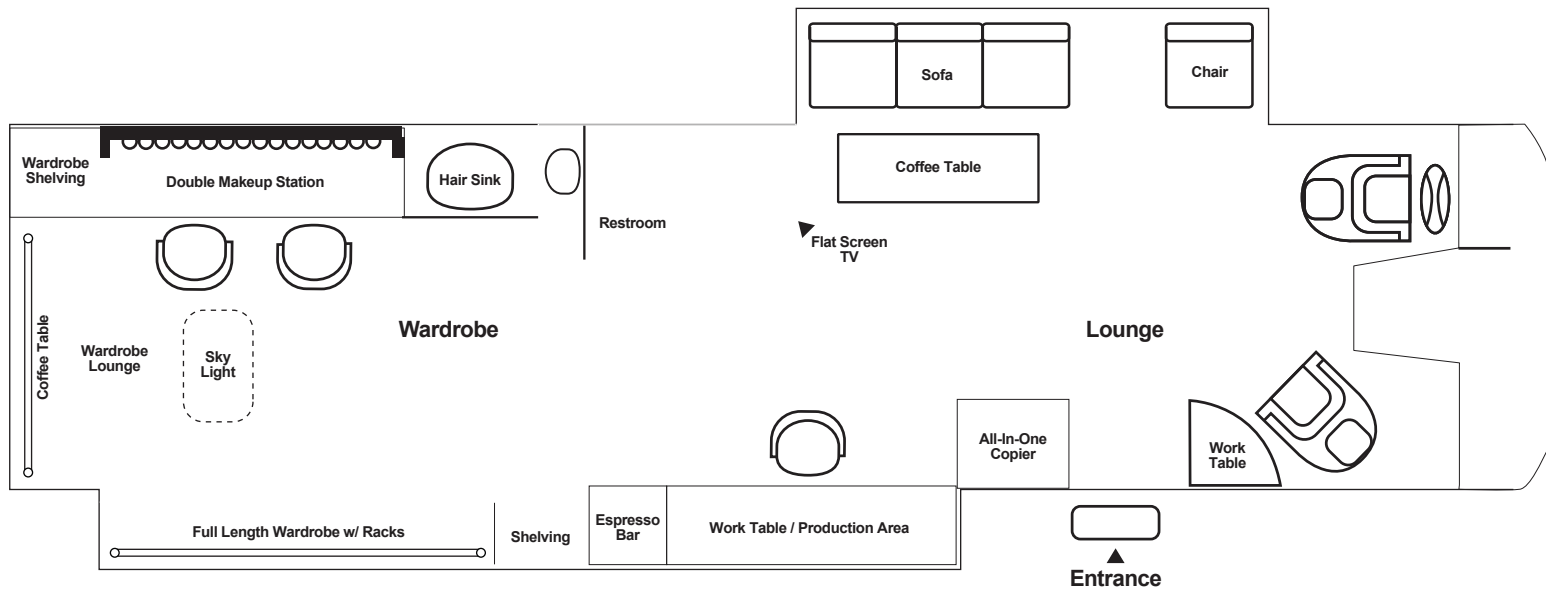

Talent Verde

Specs

Length – 39.8'

Height – 13.2'

Width – 8.6'

Width Opened – 13.2'

Features

- Central Heat & Air
- Wireless HD Multi-Media Lounge
- Wireless All-In-One Copier
- iTunes-Compatible Speakers
- Mobile Hi-Speed Internet
- DirecTV
- Double Make-Up Station w/ Basin
- Skylight
- Salon Chair
- Hi-End Wardrobe
- Espresso Machine
- Refrigerator/Freezer